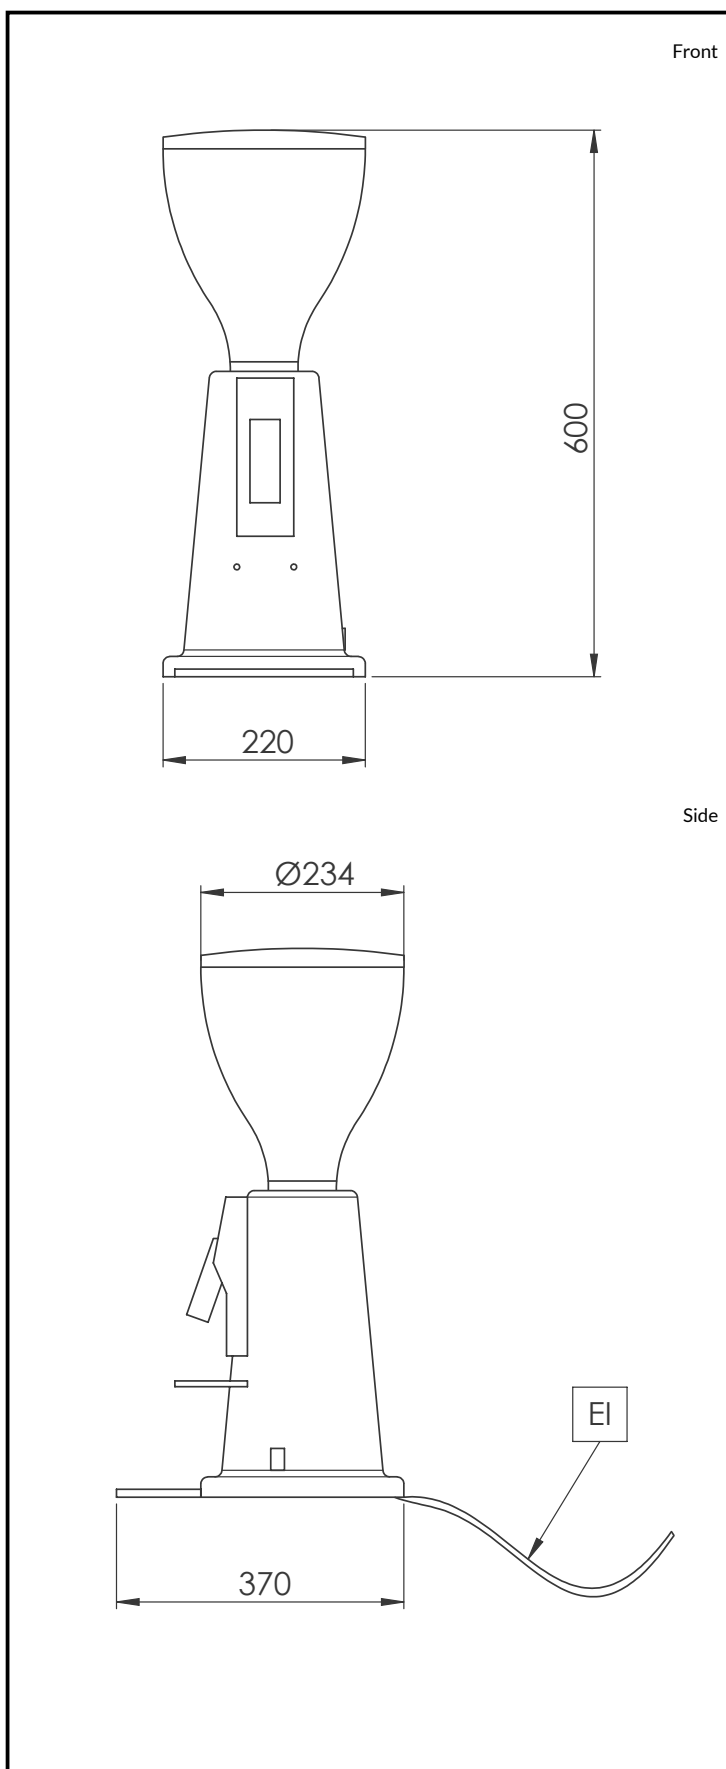

Grind on demand coffee grinder, flat burrs 75mm

Electric

Supply voltage: 230 V/1N ph/50/60 Hz

Electrical power max.: 0.34 kW

Plug type: CE-SCHUKO

Key Information:

External dimensions,

Width: 230 mm

External dimensions,

Depth: 370 mm

External dimensions,

Height: 600 mm

Net weight: 11 kg

Shipping weight: 13 kg

Shipping height: 700 mm

Shipping width: 440 mm

Shipping depth: 300 mm

Shipping volume: 0.09 m³

The company reserves the right to make modifications to the products without prior notice. All information correct at time of printing.

2025.03.06

Part of

Electrolux
Professional
Group